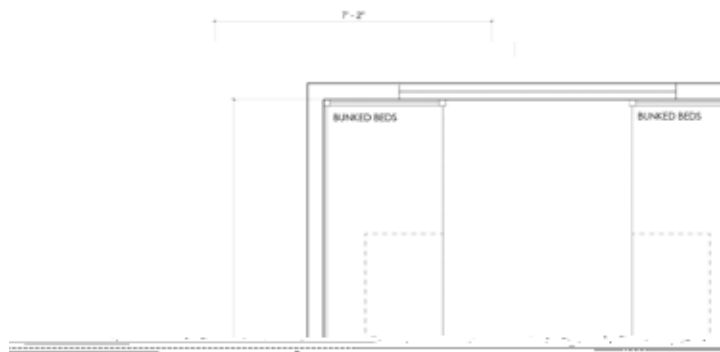

HEIDELBURG Hall

Room Layout Option C

4 Person Room