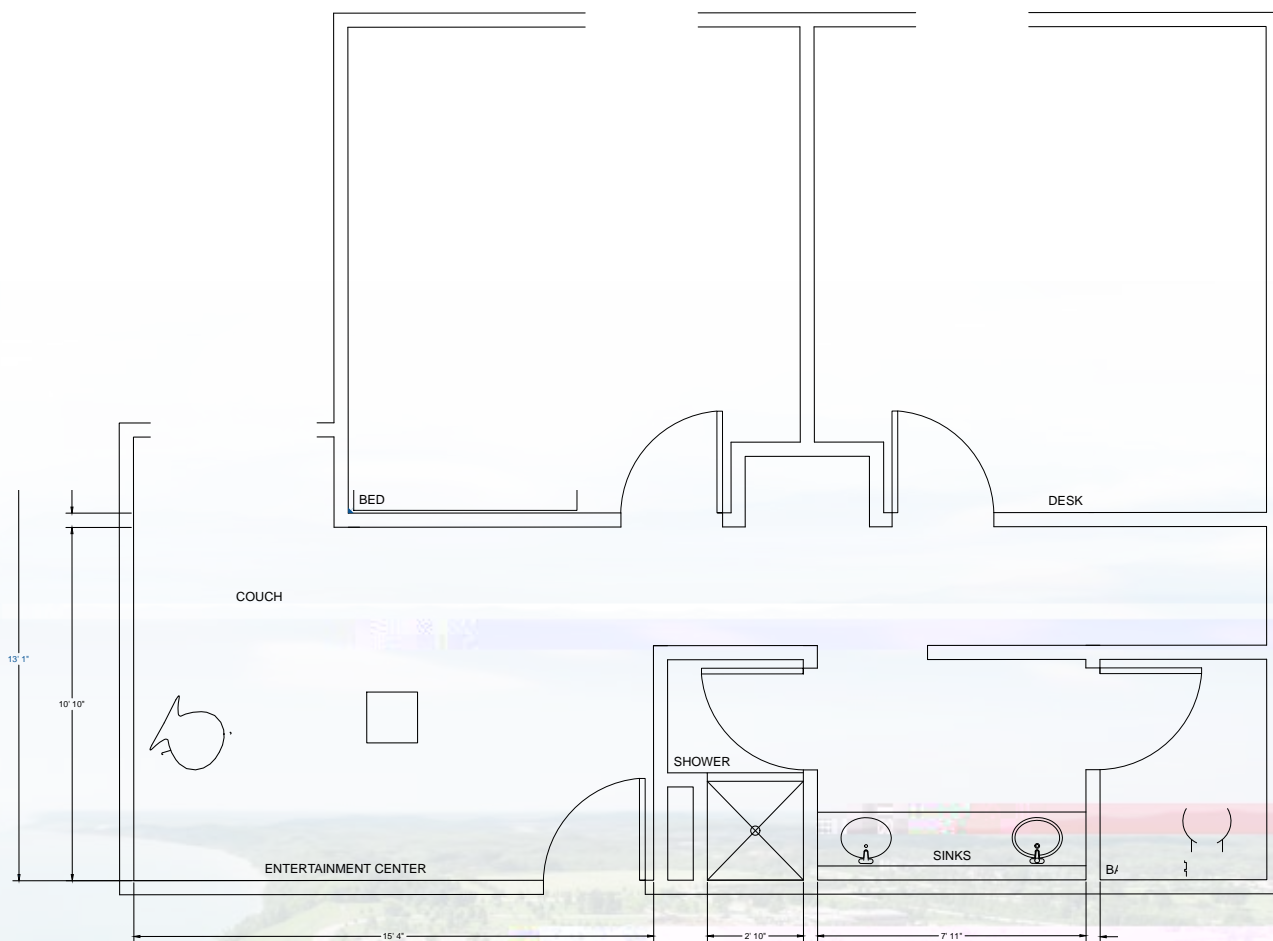

REGENTS Hall

Room Layout Option

Suite Style 4 person suites divided
into 2 per bedroom